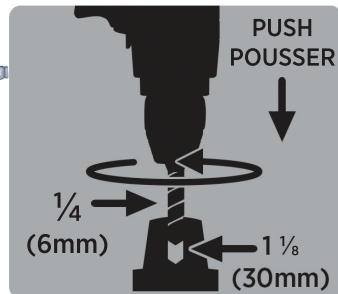

REMOVAL / DÉMONTAGE

SS 32R mm

PRE-INSTALLATION

INSTALLATION

POSITION

REMOVAL / DÉMONTAGE

SS 40MM

PRE-INSTALLATION

INSTALLATION

POSITION

REMOVAL / DEMONTAGE