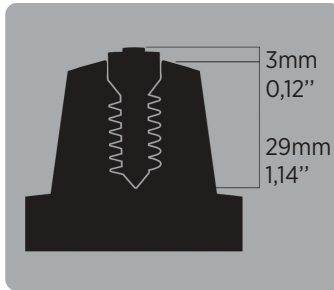

ST 25R mm

PRE-INSTALLATION

INSTALLATION

POSITION

REMOVAL / DÉMONTAGE

ST 30 mm

INSTALLATION

POSITION