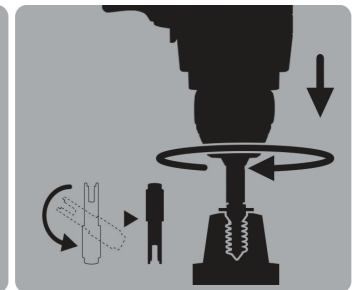

REMOVAL / DÉMONTAGE

SS 32R mm

PRE-INSTALLATION

INSTALLATION

POSITION

REMOVAL / DÉMONTAGE

SS 40MM

PRE-INSTALLATION

INSTALLATION

POSITION

REMOVAL / DEMONTAGE