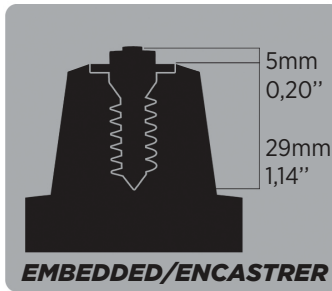

PRE-INSTALLATION

INSTALLATION

POSITION

REMOVAL / DÉMONTAGE

SS 30 mm

INSTALLATION

POSITION

REMOVAL / DÉMONTAGE