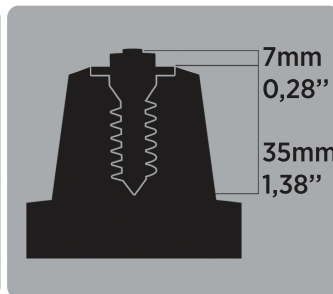

SS 30 mm

INSTALLATION

POSITION

REMOVAL / DÉMONTAGE

REMOVAL / DÉMONTAGE

SS 32R mm

PRE-INSTALLATION

INSTALLATION

POSITION

REMOVAL / DÉMONTAGE

SS 40MM

PRE-INSTALLATION

INSTALLATION

POSITION

REMOVAL / DEMONTAGE