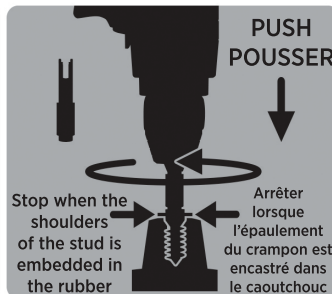

PRE-INSTALLATION

INSTALLATION

POSITION

REMOVAL / DÉMONTAGE

SS 30 mm

INSTALLATION

POSITION

REMOVAL / DÉMONTAGE

REMOVAL / DÉMONTAGE

SS 32R mm

PRE-INSTALLATION

INSTALLATION

POSITION

REMOVAL / DÉMONTAGE

SS 40MM

PRE-INSTALLATION

INSTALLATION

POSITION

REMOVAL / DEMONTAGE