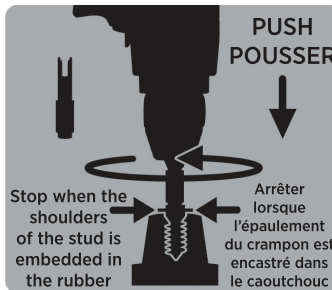

PRE-INSTALLATION

INSTALLATION

POSITION

REMOVAL / DÉMONTAGE

SS 30 mm

INSTALLATION

POSITION

REMOVAL / DÉMONTAGE

REMOVAL / DÉMONTAGE

SS 32R mm

PRE-INSTALLATION

INSTALLATION

POSITION

REMOVAL / DÉMONTAGE

SS 40MM

PRE-INSTALLATION

INSTALLATION

POSITION

REMOVAL / DEMONTAGE