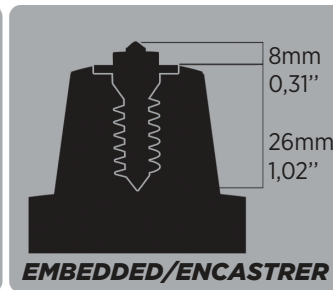

REMOVAL / DÉMONTAGE

SS 32R mm

PRE-INSTALLATION

INSTALLATION

POSITION

REMOVAL / DÉMONTAGE

SS 40MM

PRE-INSTALLATION

INSTALLATION

POSITION

REMOVAL / DEMONTAGE